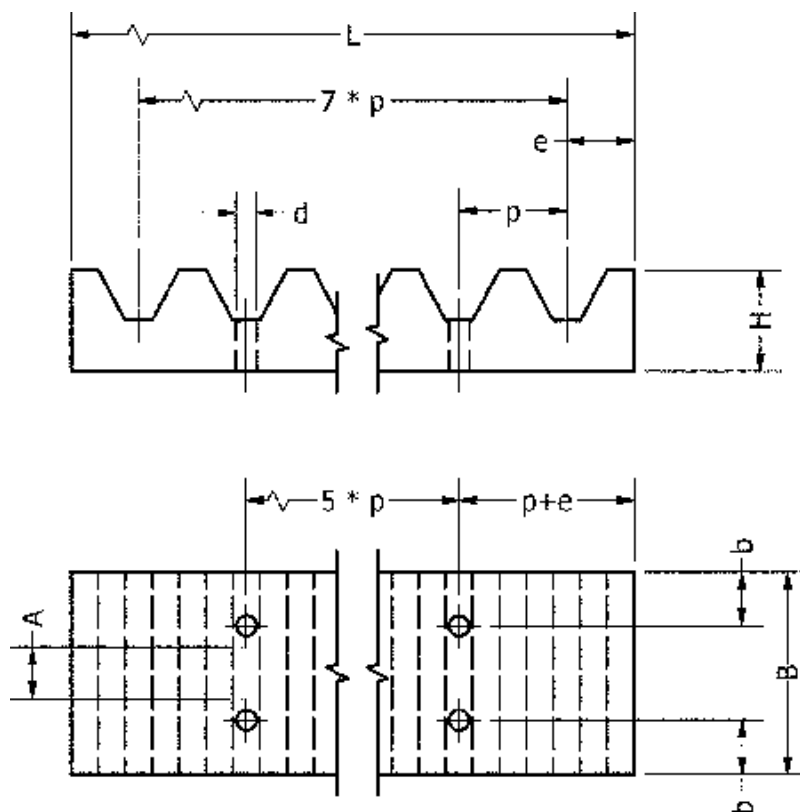

Article number: 6041651520016

Description: Clamping plate for belts AT5 16

Measures

A = -
B = 1000
b = -
d = -
e = 3.2
H = 8
L = 41.4